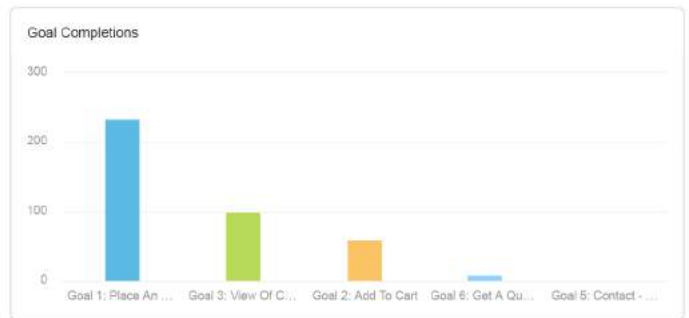

Google Analytics - Goals

Goal Completions ▲ 30%

873

Showing 5 of 5 Rows

GOAL	GOAL COMPLETIONS	GOAL CONVERSION RATE
Goal 1: Place An Order	233	1.27%
Goal 3: View Of Contact Page	100	0.54%
Goal 2: Add To Cart	59	0.32%
Goal 6: Get A Quote - Thank You	8	0.04%
Goal 5: Contact - Thank You	0	0.00%