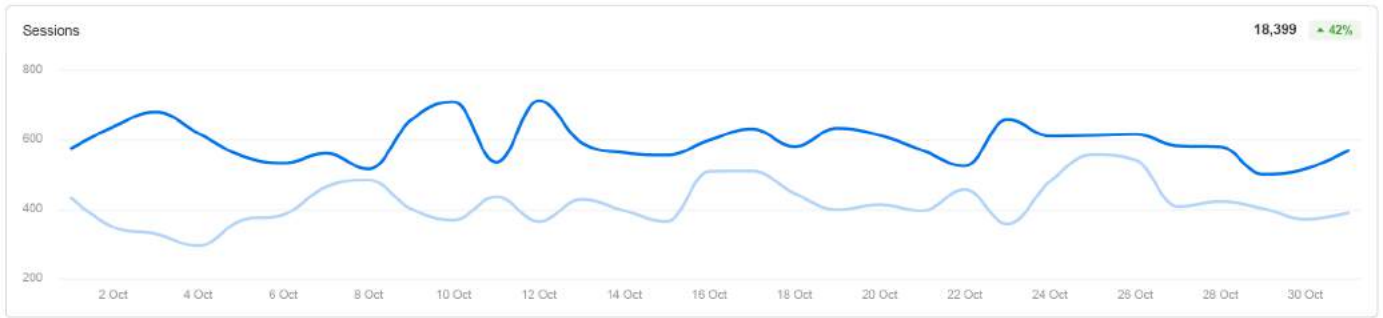

Google Analytics - All Channels

Sessions ▲ 42% 18,399	Organic Search... ▲ 41% 2,781	Avg. Session D... ▲ 5% 00:01:44	Bounce Rate ▼ 70% 13.67%	Goal Completi... ▲ 30% 873	Pages/Session ▲ 37% 4.20